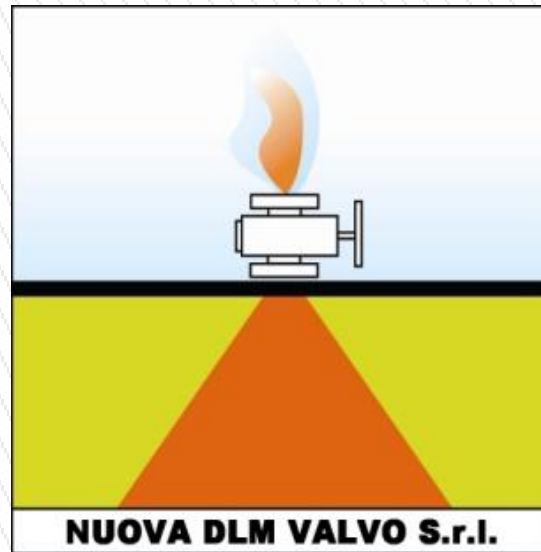

NUOVA DLM VALVO S.r.l.

Top Entry & Trunnion Mounted Ball Valves

Specialist manufacturer

Best way for ball valves

CONTENTS

COMPANY PROFILE

TECHNICAL CATALOG

REFERENCE LIST

CONTACTS

VIDEO GALLERY

**SIDE ENTRY
DISASSEMBLING**

**GATE VALVE
DISASSEMBLING**